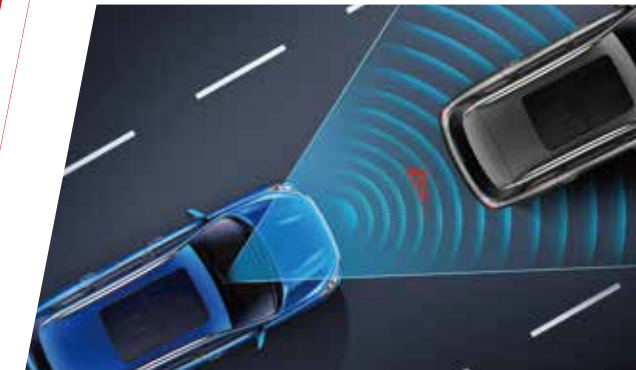

# TECHNOLOGY

- Super long wheelbase 2720mm
- Car width 1900mm, the largest in its class

■ Lane Departure Warning System

■ Blind Spot Detection

■ Advanced Emergency Braking System