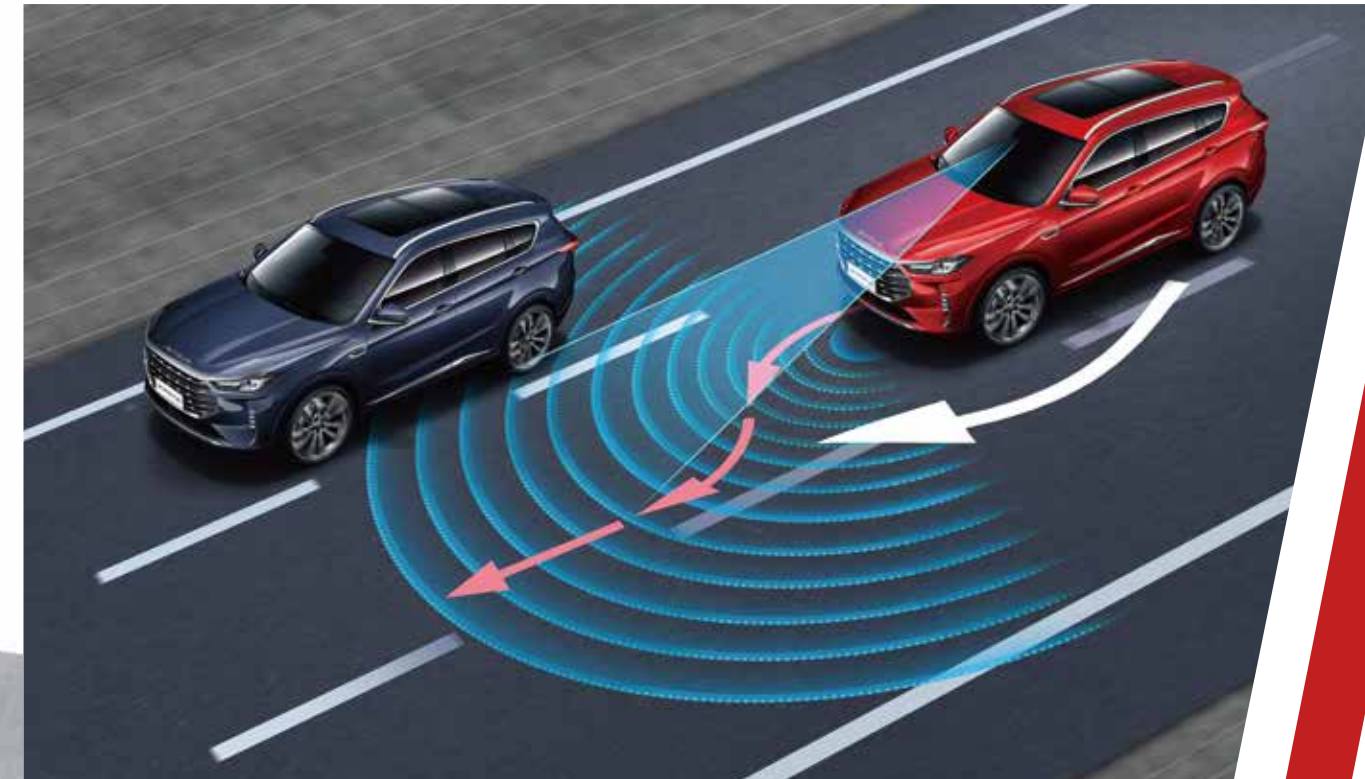

# LUXURY

- Carrying on the suspended center console style
- Multi-level three dimensional modeling

- Rear privacy-protection glass
- 62" ultra-wide moonroof

- 5/7 flexible and adjustable seat space

# TECHNOLOGY

- Super long wheelbase 2720mm
- Car width 1900mm, the largest in its class

■ Lane Departure Warning System

■ Blind Spot Detection

■ Advanced Emergency Braking System