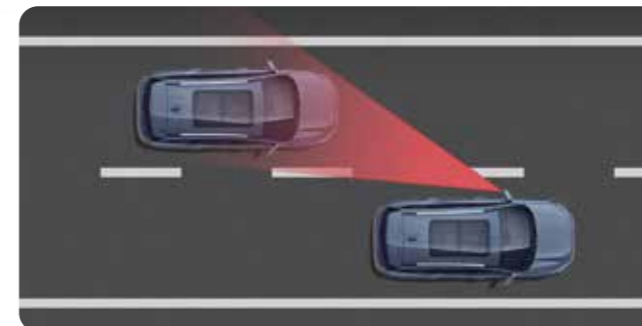

## INTERIOR

Considerate configuration · Comfortable experience

- 36 decibel ultra-quiet cockpit
- Three-zone independent air conditioning
- Lake blue mood lights
- 9.7" large screen for air conditioner

Wireless mobile charging

Dashboard equipped with luxury soft-touch material

Dual 12.3" and dual-screen

Multi-directional electric adjustable seats + seat ventilation/heating + comfortable lumbar support

## INTELLIGENT

State of the art sensors | Everything under control

- BSD Blind Spot Detection
- LDWS Lane Departure Warning System
- Micro Electric Cruise control

Front/Back radar

BSD Blind spot monitoring system