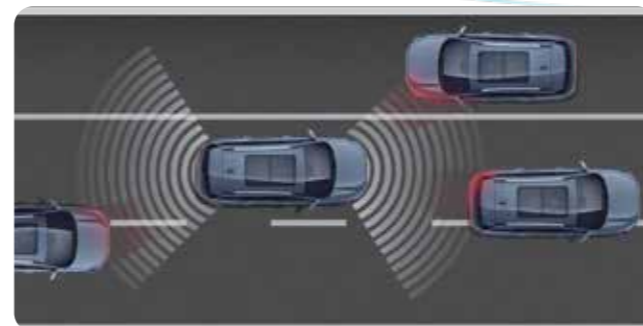

## INTERIOR

Considerate configuration · Comfortable experience

- 36 decibel ultra-quiet cockpit
- Three-zone independent air conditioning
- Lake blue mood lights
- 9.7" large screen for air conditioner

Wireless mobile charging

Dashboard equipped with luxury soft-touch material

Dual 12.3" and dual-screen

Multi-directional electric adjustable seats + seat ventilation/heating + comfortable lumbar support

## INTELLIGENT

State of the art sensors | Everything under control

- BSD Blind Spot Detection
- LDWS Lane Departure Warning System
- Micro Electric Cruise control

Front/Back radar

BSD Blind spot monitoring system