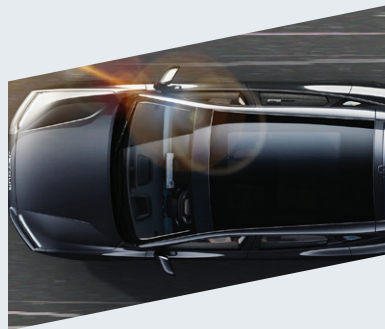

JETOUR

— Drive Your Future —

DASHING 1.5T/1.6T

Powered by the future

Striking Exterior Design

Sharp looks translated into aerodynamic body styling and contemporary appearance. Sharp shoulder lines with 20-inch alloys for a finely-sculpted profile.

Athletic Proportions

4590×1900 mm body for a compact style with sharper lines and sleeker designs. 2720 mm wheelbase to ensure a stable ride on faster strides.

Contemporary Cabin

Sport-designed seat that surrounds the driver and passengers with superior-high-quality materials for comfortable seating and perfect driving position.

Effortless Drive

15.6-inch smart touchscreen to integrate all features in one clear and user-friendly interface.

Adaptive Storage

Flat-folding 60/40 split rear seat that adapts to your cargo needs and improves practicality.

Panoramic Sunroof

A full panoramic roof gives the interior a feel of brightness and spaciousness and makes things spectacular.

Intelligent Safety

Smart technology to support user driving safety, including 360° panoramic parking assist system, AEBs, Lane Departure Warning System and Rear Side Collision Alert.